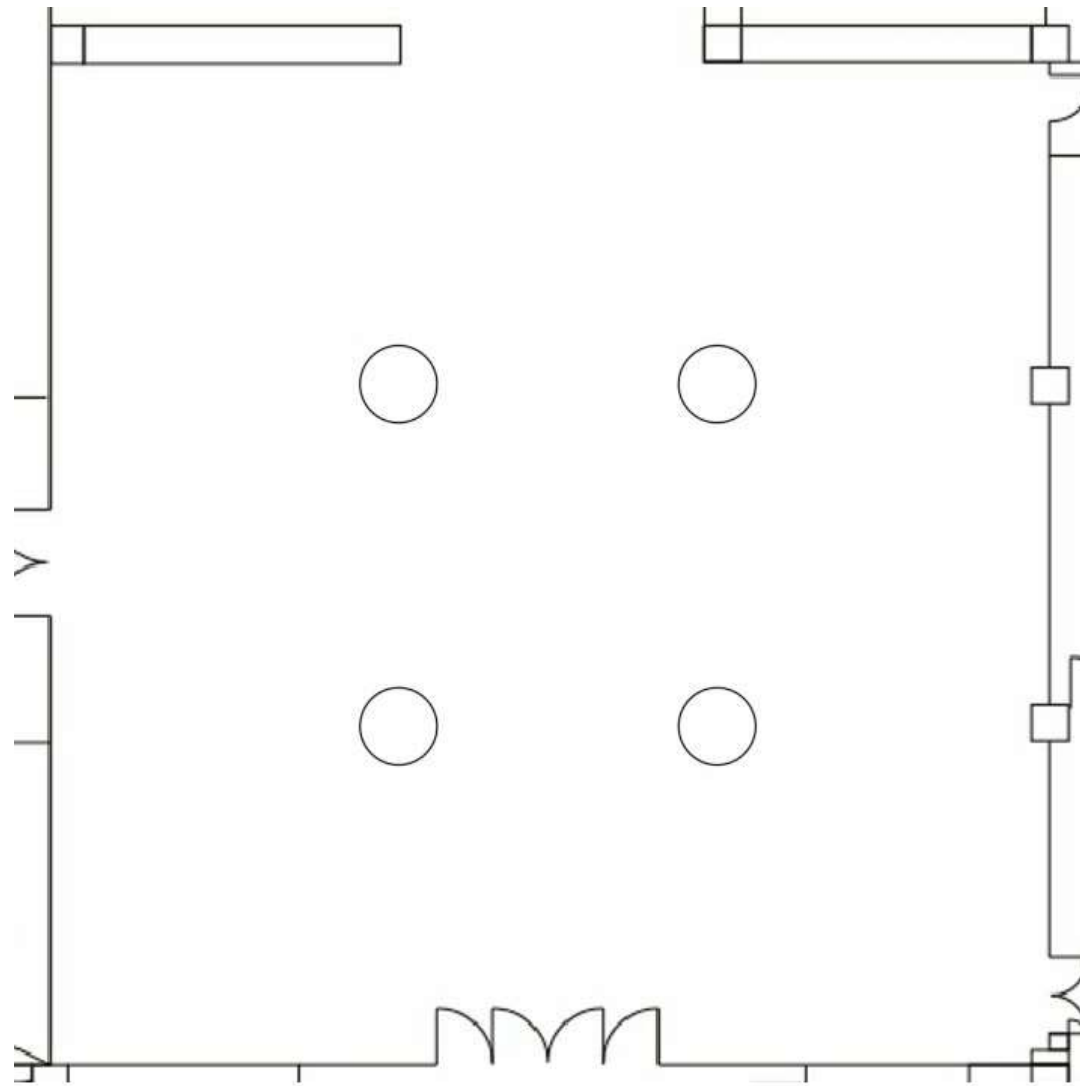

# 雲蒼廳平面圖 Art Mosaic Floor Plan

1. 展示區大廳面積約 398.5 m<sup>2</sup>  
Area for exhibition hall 398.5m<sup>2</sup>.
2. 圓柱中間約可放 6~9 組展板  
6-9 display boards can be put between the columns.

圖書館入口  
Entrance